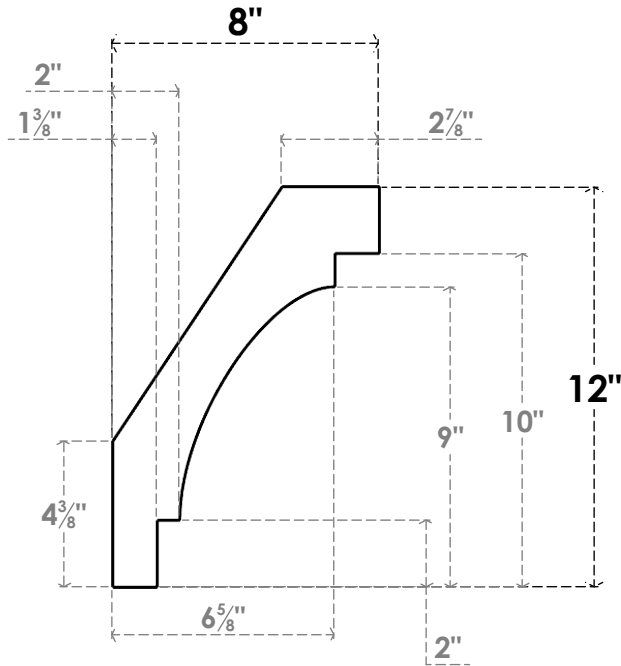

ITEM NUMBER: BRCPO030X08000X12000MRC

3"W X 8"D X 12"H MERCED ARCHITECTURAL GRADE PVC OPEN BRACE

SIDE PROFILE

FRONT PROFILE

ISOMETRIC

EKENA MILLWORK
 2300 WEST MAIN ST.
 CLARKSVILLE, TX 75426
 TOLL FREE: 866-607-0453
 WWW.EKENAMILLWORK.COM

NOTES

1. INSTALLATION TO BE COMPLETED IN ACCORDANCE WITH MANUFACTURER'S SPECIFICATIONS.
2. DRAWING MAY NOT BE TO SCALE
3. THIS DRAWING IS INTENDED FOR DESIGN AND PLANNING PURPOSES ONLY.
4. ALL INFORMATION CONTAINED HEREIN WAS CURRENT AT THE TIME OF DEVELOPMENT BUT MUST BE REVIEWED AND APPROVED BY THE PRODUCT MANUFACTURER TO BE CONSIDERED ACCURATE.
5. ARCHITECTURAL GRADE PVC PRODUCTS ARE MADE FROM EXPANDED CELLULAR PVC AND COME NATURALLY WHITE BUT MAY BE PAINTED