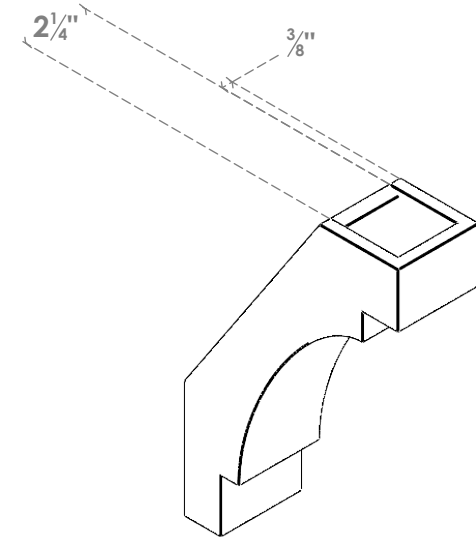

ITEM NUMBER: BRCPO030X08000X12000MRC

3"W X 8"D X 12"H MERCED ARCHITECTURAL GRADE PVC OPEN BRACE

SIDE PROFILE

FRONT PROFILE

ISOMETRIC

EKENA MILLWORK
 2300 WEST MAIN ST.
 CLARKSVILLE, TX 75426
 TOLL FREE: 866-607-0453
 WWW.EKENAMILLWORK.COM