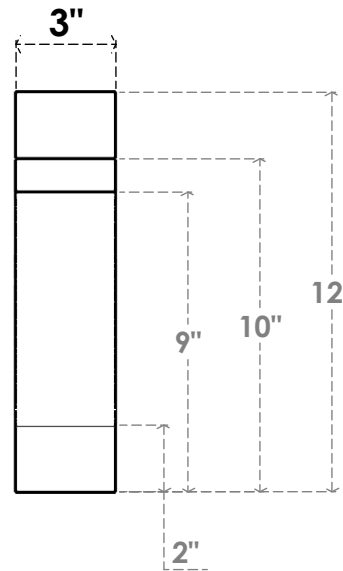

ITEM NUMBER: BRCPO030X08000X12000MRC

3"W X 8"D X 12"H MERCED ARCHITECTURAL GRADE PVC OPEN BRACE

SIDE PROFILE

FRONT PROFILE

ISOMETRIC

EKENA MILLWORK
 2300 WEST MAIN ST.
 CLARKSVILLE, TX 75426
 TOLL FREE: 866-607-0453
 WWW.EKENAMILLWORK.COM

NOTES

1. INSTALLATION TO BE COMPLETED IN ACCORDANCE WITH MANUFACTURER'S SPECIFICATIONS.
2. DRAWING MAY NOT BE TO SCALE
3. THIS DRAWING IS INTENDED FOR DESIGN AND PLANNING PURPOSES ONLY.
4. ALL INFORMATION CONTAINED HEREIN WAS CURRENT AT THE TIME OF DEVELOPMENT BUT MUST BE REVIEWED AND APPROVED BY THE PRODUCT MANUFACTURER TO BE CONSIDERED ACCURATE.
5. ARCHITECTURAL GRADE PVC PRODUCTS ARE MADE FROM EXPANDED CELLULAR PVC AND COME NATURALLY WHITE BUT MAY BE PAINTED